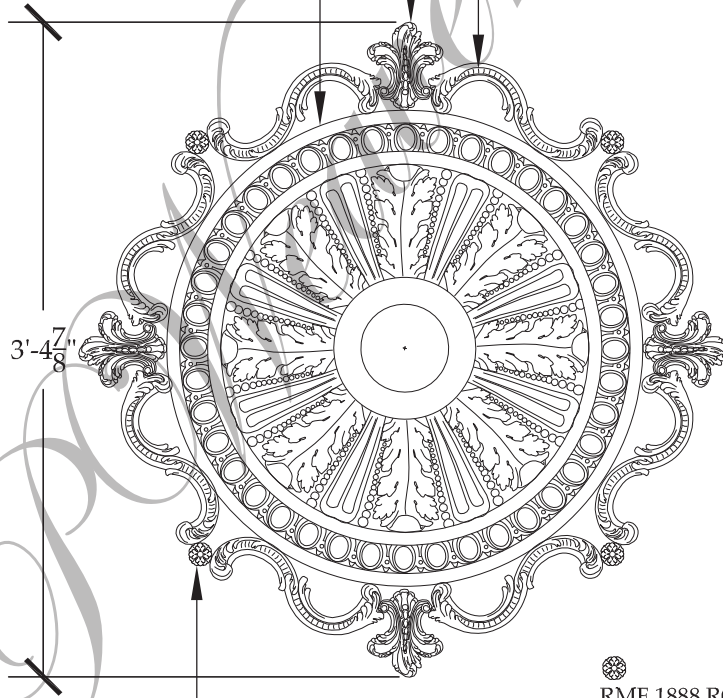

PLAS 906 ACANTHUS & COIN ROSETTE
 29-3/4" DIAMETER x 2-3/4" DEPTH
 5-1/2" DIAMETER AT CENTER HOLE
 1-1/2" DEPTH AT CENTER HOLE
 8-7/8" DIA. FLAT AREA AT CENTER
 30 LBS TOTAL WEIGHT

PR 6525 ACANTHUS CENTERPIECE
 4-3/4" W x 5-1/2" H x 7/8" D

RMF 6659 L/R, SCROLL
 11-1/4" W x 4-1/2" H x 3/4" D

3'-4 7/8"

RMF 1888 ROSETTE
 1-1/2" DIAMETER

OVERALL SIZE: 41" x 41"

SCALE: 1"=1'-0"

J.P. Weaver Company

FAX: (818) 500-1798 941 AIR WAY GLENDALE, CALIFORNIA, 91201 TEL: (818) 500-1740
 WWW.JPWEAVER.COM & info@jpweaver.com

Ceiling Center Design #29
 PLAS 906 Rosette & RMF
 6659 Scrolls,
 Sht. 1/2

J.P. Weaver Company

Master Design Gallery ~ Ceiling Center Design #29